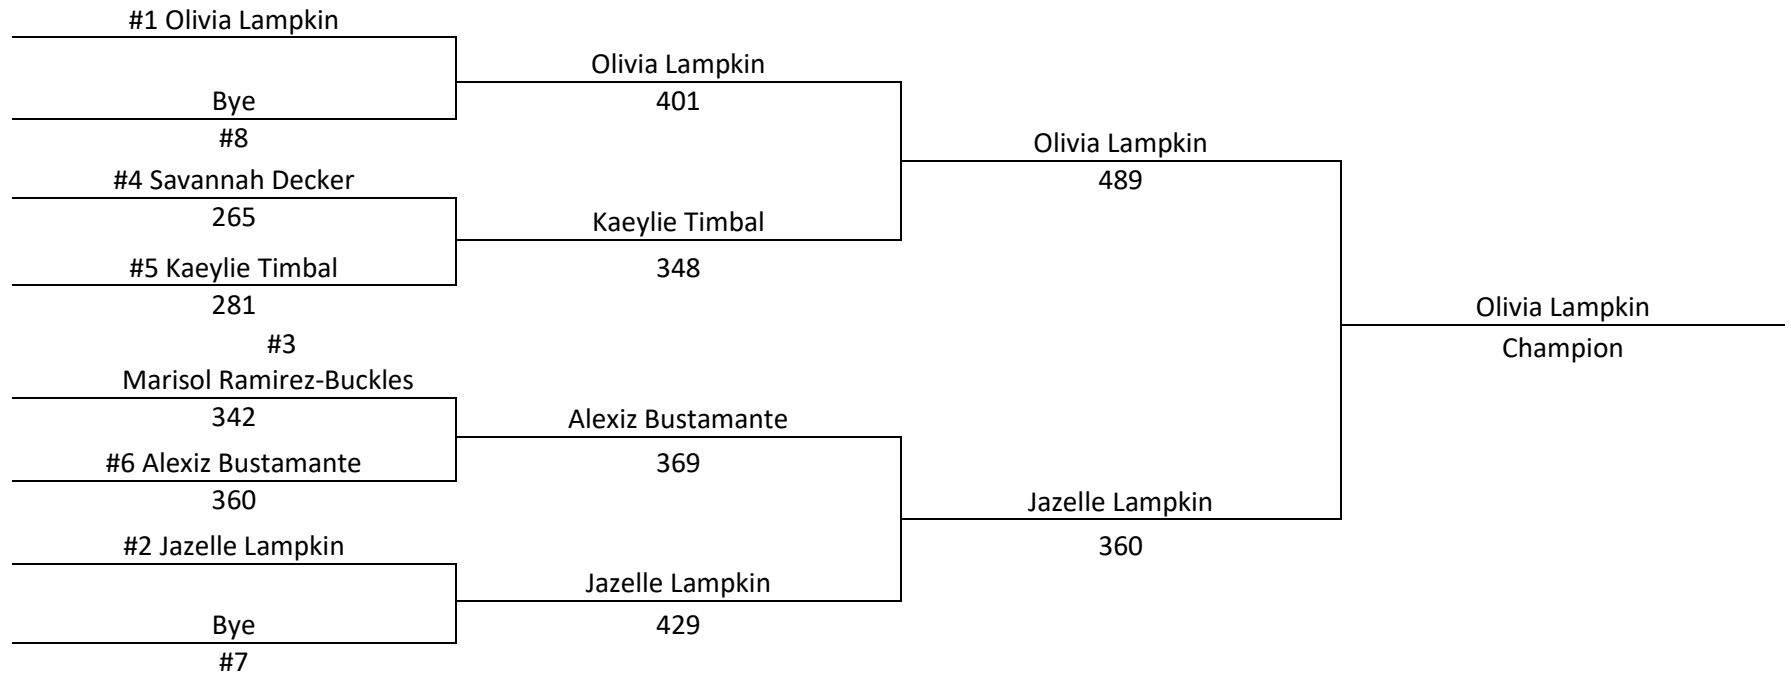

GIRLS SCRATCH – DIVISION 5

ENTRY#	NAME		Lane	AVE.	GAME 1	GAME 2	GAME 3	GAME 4	GAME 5	GAME 6	TOTAL
36	Olivia Lampkin	C	23		182	233	221	235	178	213	1262
35	Jazelle Lampkin	B	23		204	222	179	183	172	219	1179
57	Marisol Ramirez-Buckles	D	24		179	166	201	233	202	178	1159
71	Savannah Decker	F	24		196	181	161	176	169	166	1049
29	Kaelie Timbal	A	23		172	156	181	170	204	141	1024
58	Alexiz Bustamante	E	24		143	155	177	159	193	157	984

BRACKET MATCH PLAY -2 GAME TOTAL PINS

- 1st – Olivia Lampkin - $200.00
- 2nd – Jazelle Lampkin - $150.00
- 3rd – Alexiz Bustamante, Kaeylie Timbal – $125.00 each